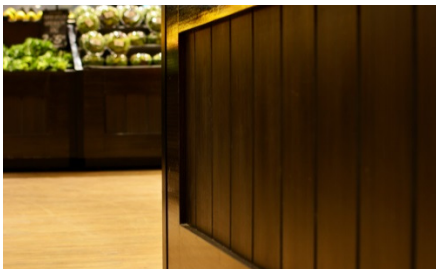

PROJECT REFERENCE

INDOOROOPILLY FRUIT

gerflor.com.au

LOCATION

Indooroopilly,
Queensland

COMPLETED
2013

DESIGNER
CluiDesign Urban Interiors

PRODUCT

Creation Wood
Tarasafe Ultra

AREA
220 m²

COLOURS
Deep Forest 0360
Basalt 8710

Gerflor Creation flooring complements the fresh produce and inviting ambience at this fruit shop inside the new Fresh Food centre at Indooroopilly Shopping Centre in Queensland.

Designer, Lauren Stewart from CluiDesign Urban Interiors said aesthetic and practical considerations influenced her choice in flooring.

“Achieving the overall rustic and market-esque aesthetic for Indooroopilly Fruit was supported by introducing Gerflor’s highly textured timber look vinyl planks.

“Not only was achieving the desired aesthetic essential, the durability of the timber look vinyl was also imperative in ensuring the longevity of the design in a high traffic retail environment,” Lauren said.

Call Gerflor on 1800 060 785 to order your samples

Gerflor
theflooringgroup

ARCHITECTURE
DECORATION
SPORT
TECHNOSPECIFIC