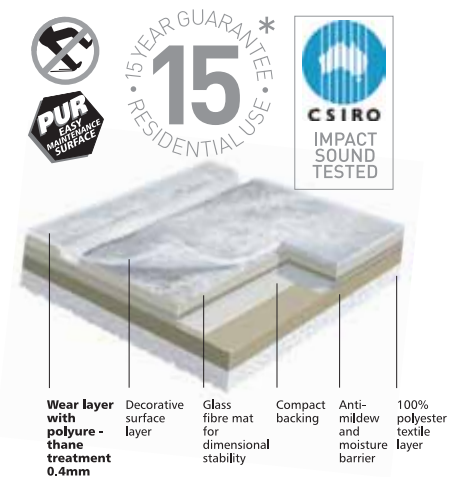

TIMBER
AUTHENTIC 0718

LOME
MARRON 0785

TIMBER
CLEAR 0720

MISTY
DARK 1387

TIMBER
MEDIUM 0721

Delve into the Texline HQR range to find beautiful flooring for your home and options for semi-commercial situations with constant high traffic. Behind their stylish good looks, these premium quality products offer slip resistant properties and hard wearing surface treatments for the most demanding settings. From home office to boutique or games room, Gerflor Texline HQR delivers stylish good looks with hard wearing, easy maintenance features.